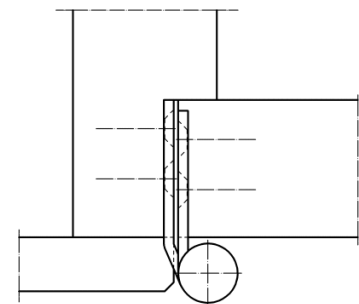

SIMONSWERK

BAKA®

butt hinge H 120

for unrebated timber door leaves (Berliner hinge)

hinge

Technical details

knuckle length	120,0 mm
h x b frame leaf	60,0 x 30,0 mm
material thickness	2,25 mm
screws	5,0 x 50,0 mm
h x b door leaf	60,0 x 27,0 mm
pin diameter	9,0 mm

Note

Version with loose pin and level straps.

Use of iron washers obligatory. These are not included in the delivery.

Combination

accessories	iron washer 9 mm
-------------	------------------

Items (DIN reference: DIN right and left hand)

Finish(es)	galvanised
packing unit	pack of 10
item number	5 130600 0 01006

cross section