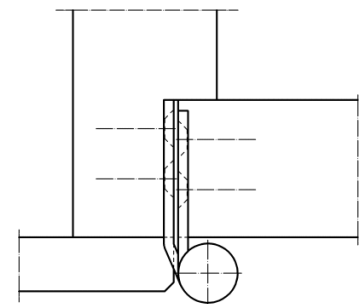

SIMONSWERK

BAKA®

butt hinge H 160

for unrebated timber door leaves (Berliner hinge)

hinge

Technical details

knuckle length	160,0 mm
h x b frame leaf	80,0 x 40,0 mm
material thickness	2,75 mm
screws	5,0 x 50,0 mm
h x b door leaf	80,0 x 37,0 mm
pin diameter	11,0 mm

Note

Version with loose pin and level straps.

Use of washers or ball bearings obligatory. These are not included in the delivery.

Combination

accessories	iron washer 11 mm ball bearing 11 mm

Items (DIN reference: DIN right and left hand)

Finish(es)	galvanised
packing unit	pack of 10
item number	5 130602 0 01006

cross section