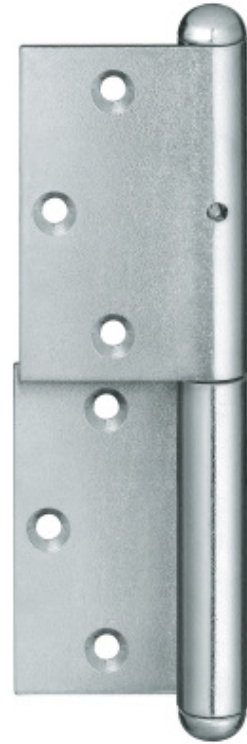

SIMONSWERK

BAKA®

butt hinge H 160

for unrebated timber door leaves (Berliner hinge)

hinge

Technical details

knuckle length	160,0 mm
h x b frame leaf	80,0 x 40,0 mm
material thickness	2,75 mm
screws	5,0 x 50,0 mm
h x b door leaf	80,0 x 37,0 mm
pin diameter	11,0 mm

Note

Version with loose pin and level straps.

Use of washers or ball bearings obligatory. These are not included in the delivery.

Combination

accessories	iron washer 11 mm ball bearing 11 mm

Items (DIN reference: DIN right and left hand)

Finish(es)	galvanised
packing unit	pack of 10
item number	5 130602 0 01006

cross section