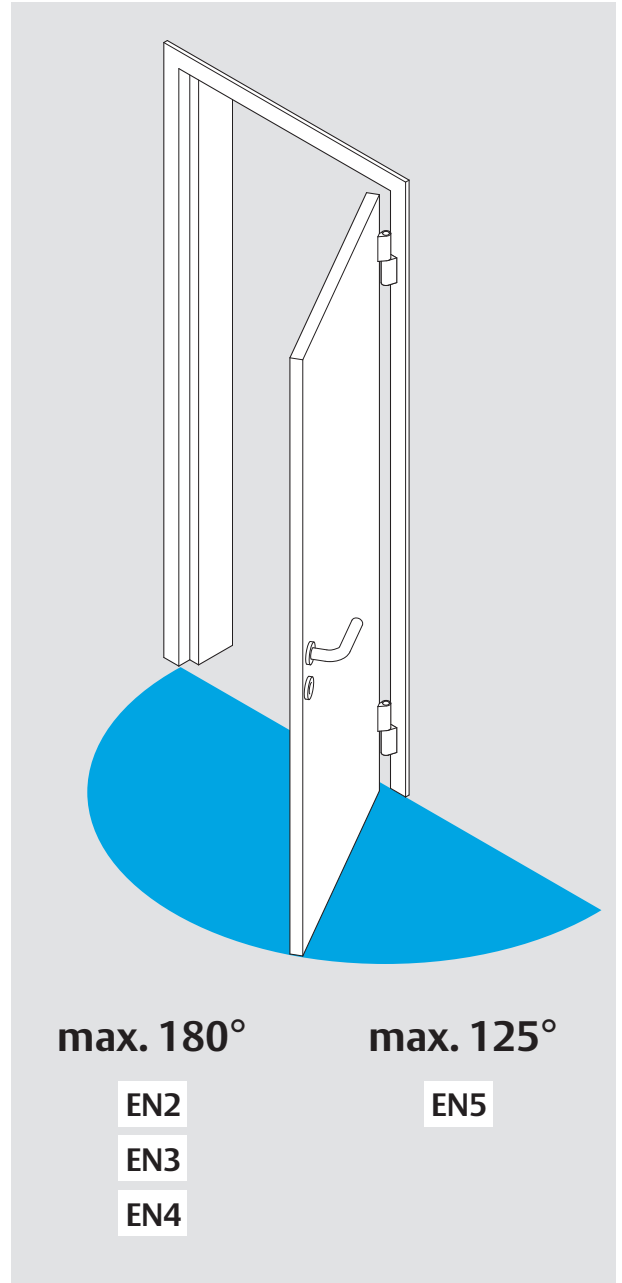

Installationsanleitung  
Installation Instructions

D1004604

	B
EN2	≤ 850mm
EN3	≤ 950mm
EN4	≤ 1100mm
EN5	≤ 1250mm

max. 180°

max. 125°

EN2

EN5

EN3