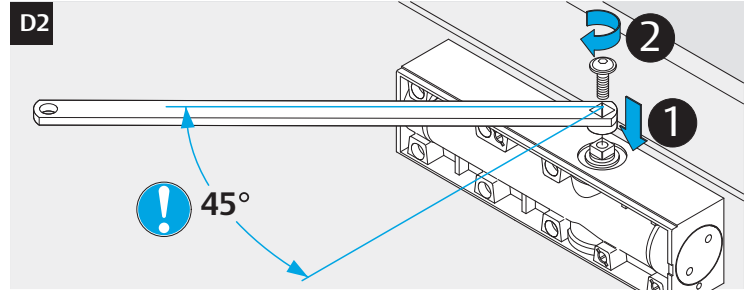

D

A

ASSA ABLOY is the global leader in door opening solutions, dedicated to satisfying end-user needs for security, safety and convenience.

ASSA ABLOY

ASSA ABLOY
Sicherheitstechnik GmbH
Werk Albstadt
Bildstockstraße 20
72458 Albstadt
GERMANY
Tel.: +49 (0) 74 31-12 3-0
Fax: +49 (0) 74 31- 12 3-24 0
info@assaabloy.de
www.assaabloy.de