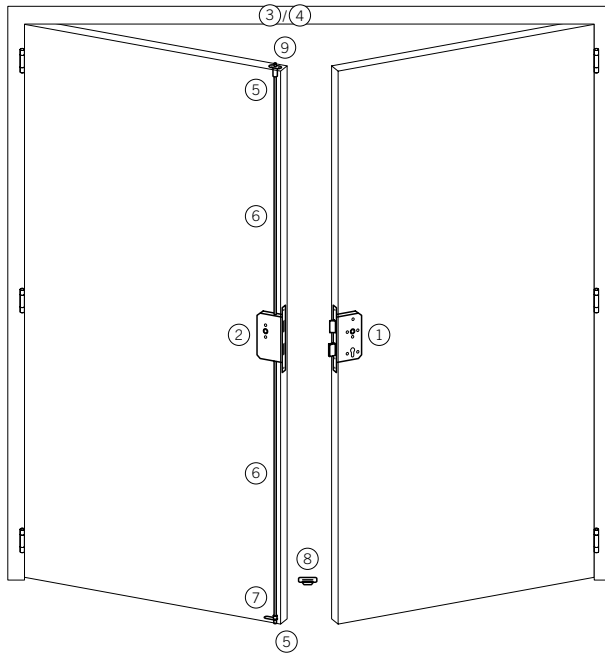

# Set 3 2-leaf panic door

2-leaf panic door  
Active leaf DIN right  
Passive leaf DIN left  
outwards opening

(Fig. outside)

EN179 EN1125

① Mortice lock FH 62

② Counter box FH 62 GK

③ Strike plate top catch

④ Flanged strike plate

⑤ Locking piece

⑥ Connecting tube

⑦ Guide plate

⑧ Floor bush

⑨ Top lock