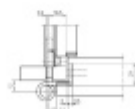

front view

casing frame

## Simonswerk Variant VN 3939/100